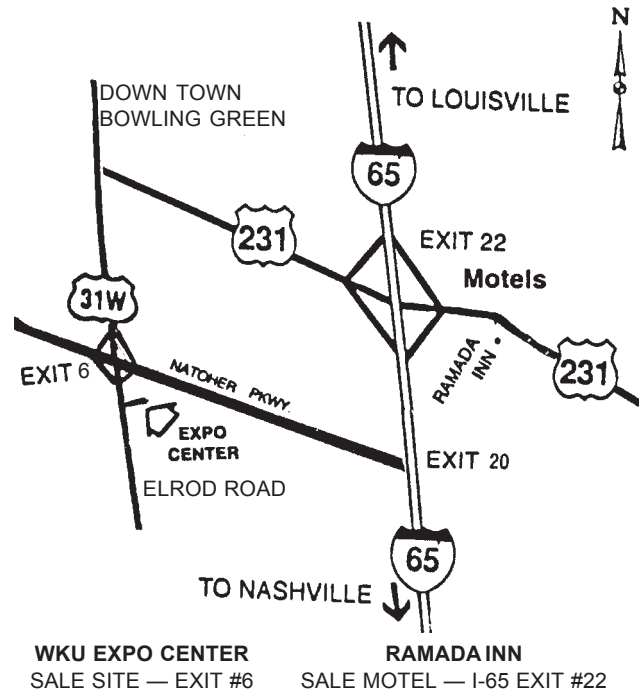

**Host Hotel
RAMADA INN
270-781-3000**

SALE LOCATION
**Western Kentucky University
Agriculture Expo Center
Highway 31W South
270-365-7272**

**Veterinarian On Call:
O'BRIEN VETERINARY HOSPITAL
270-781-1378**